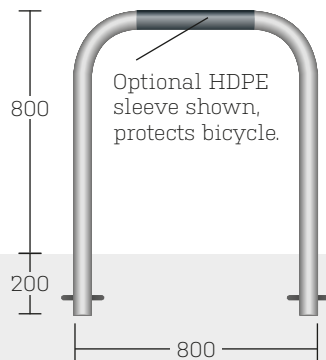

COSMO

LAPS

BIKEBAY

LAPS.COM.AU
1300 450 650

PRODUCT NAME | COSMO

Light Duty	Mild Steel	40NB (50.5) x 1.5mm Light Duty Pipe / Hot Dipped Galvanised / Powder coated in a range of colours
	Stainless Steel	40NB (50.5) x 1.5mm Grade 304 Stainless Steel Pipe / Linished finish
Heavy Duty	Galvanised	40NB (48.3) x 3.2mm Heavy Duty Galvanised Pipe / Powder coated in a range of colours
	Stainless Steel	40NB (48.26) x 2.77mm Grade 304 Heavy Duty Stainless Steel Pipe / Linished finish

**Fixed
Insitu**

**COS81F-GAL (Galvanised)
COS81F-SS4 (Stainless Steel)**

Baseplate

**COS81B-GAL (Galvanised)
COS81B-SS4 (Stainless Steel)**

Front View

Front View

Side View

200 x 100 x 8 Baseplate 40NB Pipe