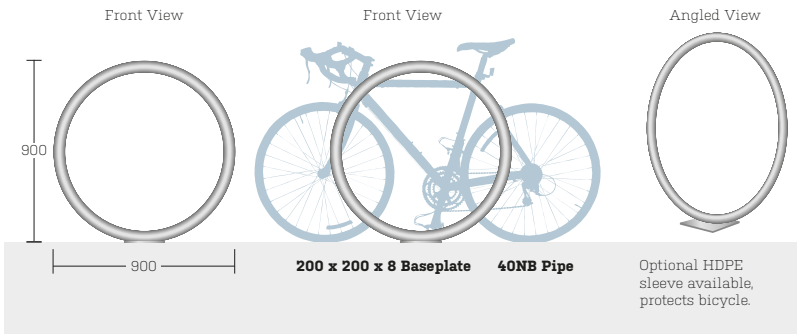

COSMO

PRODUCT NAME | COSMO

Light Duty	Mild Steel	40NB (50.5) x 1.5mm Light Duty Pipe / Hot Dipped Galvanised / Powder coated in a range of colours
	Stainless Steel	40NB (50.5) x 1.5mm Grade 304 Stainless Steel Pipe / Linished finish
Heavy Duty	Galvanised	40NB (48.3) x 3.2mm Heavy Duty Galvanised Pipe / Powder coated in a range of colours
	Stainless Steel	40NB (48.26) x 2.77mm Grade 304 Heavy Duty Stainless Steel Pipe / Linished finish

Baseplate COS91B-GAL (Galvanised/Powder Coated)
COS91B-SS4 (Stainless Steel)