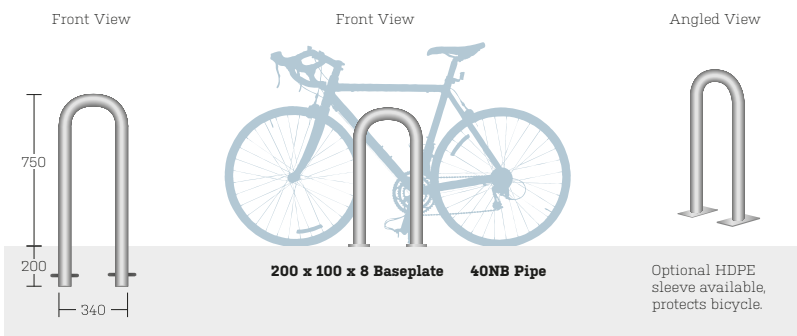

Fixed Insitu COS341F-GAL (Galvanised/Powder Coated)
COS341F-SS4 (Stainless Steel) **Baseplate** COS341B-GAL (Galvanised/Powder Coated)
COS341B-SS4 (Stainless Steel)