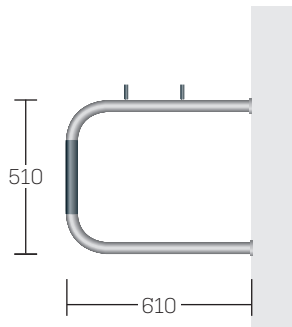

### PRODUCT NAME | GECKO MONO

Mild Steel	20NB (26.9) x 2.6mm Medium Duty Pipe / Ø12 Hanging Pins / Galvanised / Powder coated in a range of colours
Stainless Steel	20NB (26.9) x 2.6mm Grade 304 Stainless Steel Pipe / Ø12 Hanging Pins / Linished

**Wall Mount** **GEK651B-ST (Galvanised / Powder Coated)**  
**GEK651B-SS4 (Stainless Steel)**

Side View

**110 x 50 Wallplate**    **20NB Pipe**